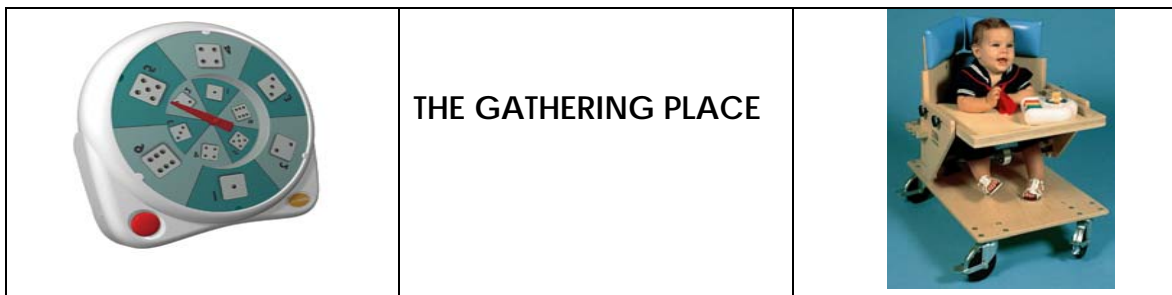

ABLENET (www.ablenetinc.com)

300BOS	Battery-Operated Scissors (switch-adapted)
Specs Switch	Specs® switch - Red

RIFTON/COMMUNITY PRODUCTS (www.rifton.com)

- | | |
|------|---|
| E781 | 14" Toddler Chair (check with OT/PT) |
| E420 | Supine Stander (check with OT/PT) |
| E930 | Prone Stander - Small(Check with OT/PT) |
| E610 | Corner Floor Sitter – Small |